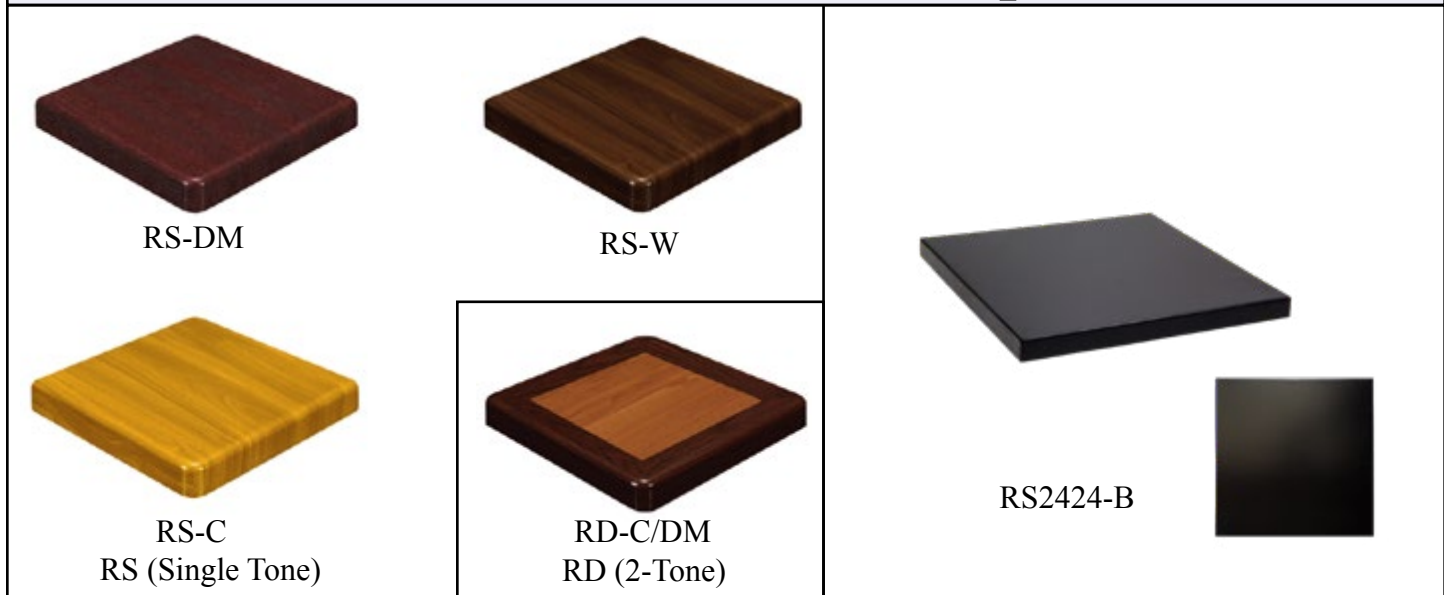

Indoor Resin Table Tops

Resin Table Tops w/ 2" Drop Edge	Resin Table Tops w/ 1-3/4" Drop Edge

Size	Item No.	Item No.	$	Weight (Lbs)	Size	Item No.	$	Weight (Lbs)
24" x 24"	RS2424	RD2424	52.00	24	24" x 24"	RS2424-B	70.00	20
24" x 30"	RS2430	RD2430	64.00	26	24" x 30"	RS2430-B	80.00	23
24" x 45"	RS2445	RD2445	106.00	38	30" x 30"	RS3030-B	92.00	40
30" x 30"	RS3030	RD3030	80.00	28	30" x 48"	RS3048-B	140.00	51
30" x 45"	RS3045	RD3045	118.00	45	30" x 60"	RS3060-B	180.00	59
30" x 48"	RS3048	RD3048	128.00	53	30" x 72"	RS3072-B	204.00	66
30" x 60"	RS3060	RD3060	160.00	66	36" x 36"	RS3636-B	124.00	53
30" x 72"	RS3072	RD3072	190.00	69	30" Round	RS30-B	92.00	38
36" x 36"	RS3636	RD3636	116.00	38				
42" x 42"	RS4242	RD4242	156.00	52				
24" Round	RS24	RD24	52.00	21				
30" Round	RS30	RD30	80.00	25				
36" Round	RS36	RD36	116.00	31				
42" Round	RS42	RD42	156.00	45				
48" Round	RS48	RD48	202.00	59				
60" Round	RS60	RD60	404.00	112.5				

Color Code: C-Cherry, DM-Dark Mahogany, W-Walnut, C/DM-Cherry/Dark Mahogany

* Please Specify Color Code When Ordering