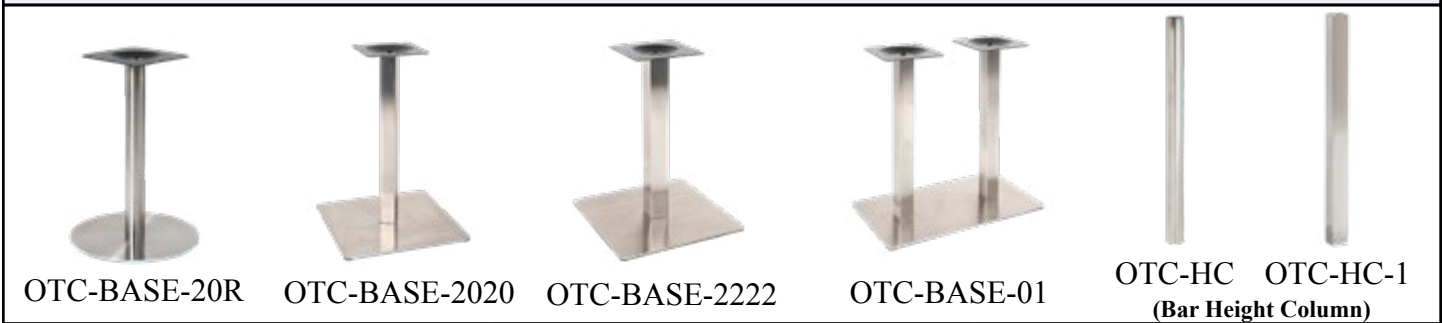

3-Piece Stainless Steel Table Bases (Outdoor)

Item No.	$	Weight(Lbs)
OTC-BASE-20R	92.00	34
OTC-BASE-23R	120.00	40
OTC-BASE-2020	100.00	40
OTC-BASE-2222	126.00	50
OTC-BASE-01	148.00	50
OTC-HC	32.00	5
OTC-HC-1	50.00	7