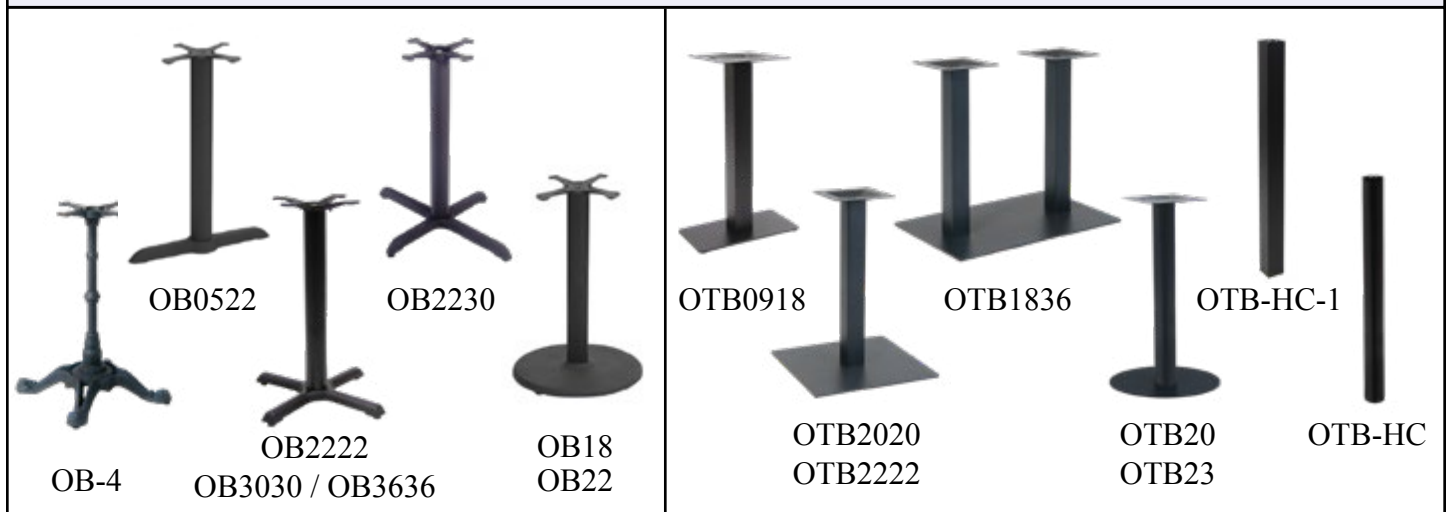

3-Piece Table Bases (Outdoor)

Table Bases-Table Height

Item No.	Description	\$	Weight (Lbs)
OB-4	Contemporary Cast Iron Table Base	150.00	37
OB0522	5" x 22" 2-Prong Cast Iron Table Base	46.00	16
OB2222	22" x 22" X-Prong Cast Iron Table Base	50.00	17
OB2230	22" x 30" X-Prong Cast Iron Table Base	56.00	20
OB3030	30" x 30" X-Prong Cast Iron Table Base	64.00	23
OB3636	36" x 36" X-Prong Cast Iron Table Base	92.00	27
OB18	18" Round Cast Iron Table Base	72.00	26
OB22	22" Round Cast Iron Table Base	104.00	38
OTB0918	9" x 18" 2-Prong Steel Table Base	64.00	23
OTB2020	20" x 20" Square Steel Table Base	90.00	40
OTB2222	22" x 22" Square Steel Table Base	106.00	47
OTB1836	18" x 36" Rectangle Steel Table Base	144.00	70
OTB20	20" Round Steel Table Base	90.00	32
OTB23	23" Round Steel Table Base	106.00	40
OTB-HC	Steel Round Column in Bar Height	32.00	5
OTB-HC-1	Steel Square Column in Bar Height	32.00	7